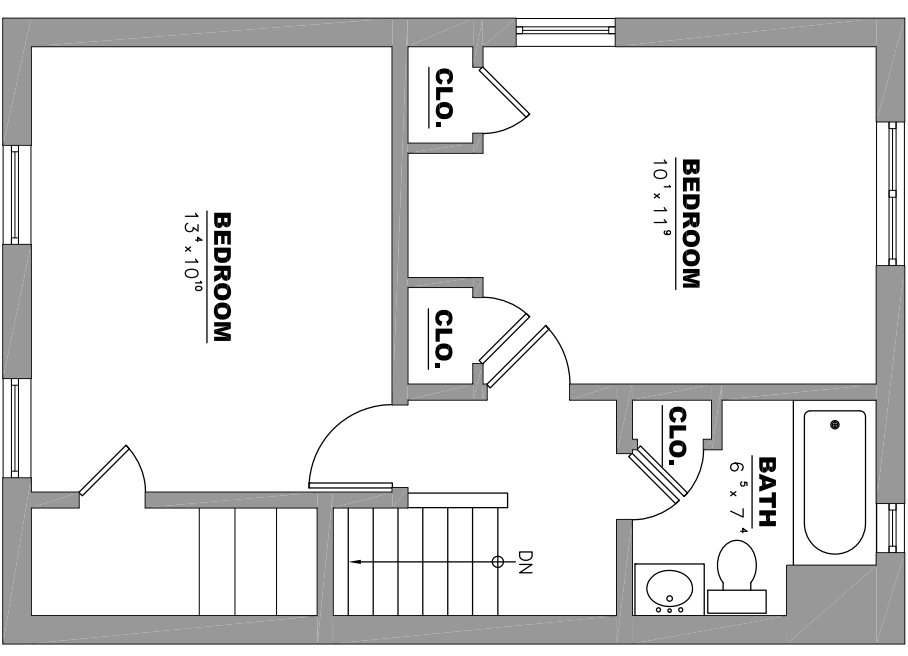

**BASEMENT**

**FIRST FLOOR**

**SECOND FLOOR**

**HOODRIDGE HALL**

412-438 HOODRIDGE DRIVE PITTSBURGH, PA 15234

**2-BEDROOM TOWNHOME**

**1,295 SQ.FT.**