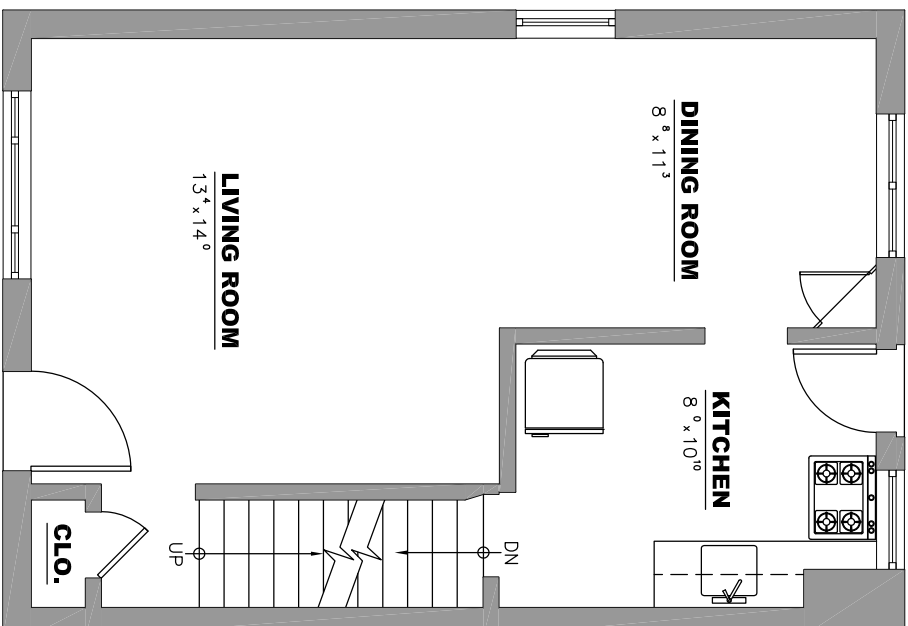

**BASEMENT**

**FIRST FLOOR**

**SECOND FLOOR**

**HOODRIDGE HALL**

412-438 HOODRIDGE DRIVE PITTSBURGH, PA 15234

**2-BEDROOM TOWNHOME**

**1,295 SQ.FT.**